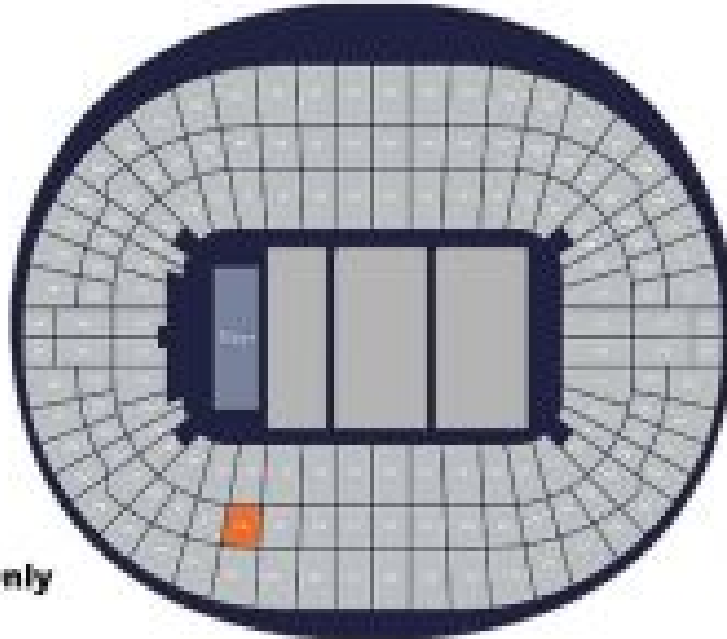

THE WEEKND
CONCIERTO LONDRES

Travel In
concert

Wembley Stadium

London, England

Private Box Seat Only