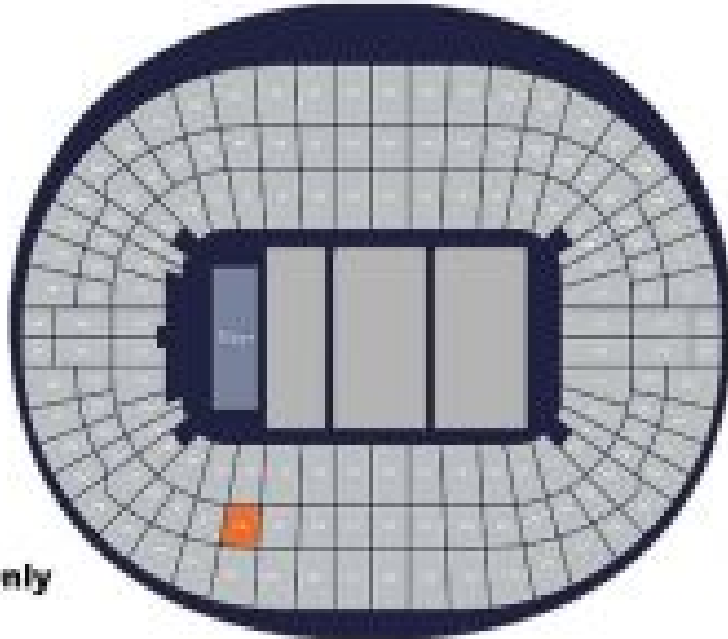

THE WEEKND  
CONCIERTO LONDRES

*Travel In  
concert*

Wembley Stadium

London, England

**Private Box Seat Only**