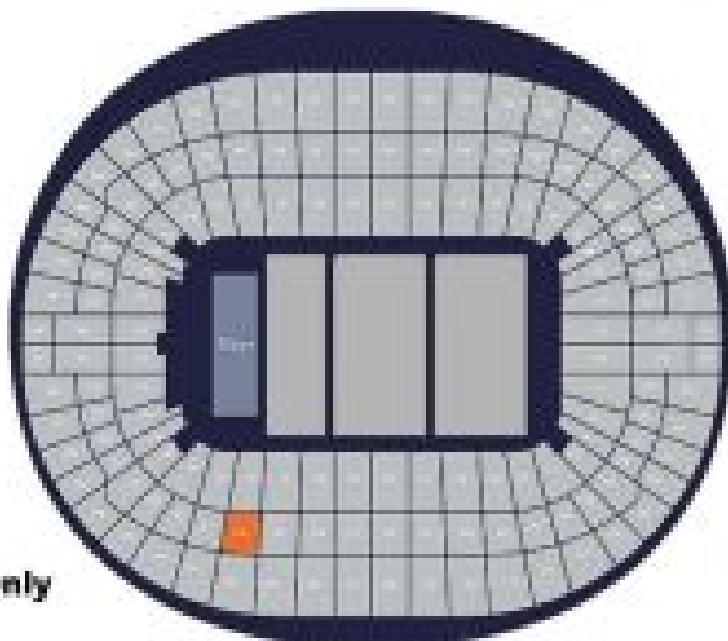

THE WEEKND  
CONCERT LONDON

Travel In  
concert

Wembley Stadium

London, England

**Private Box Seat Only**