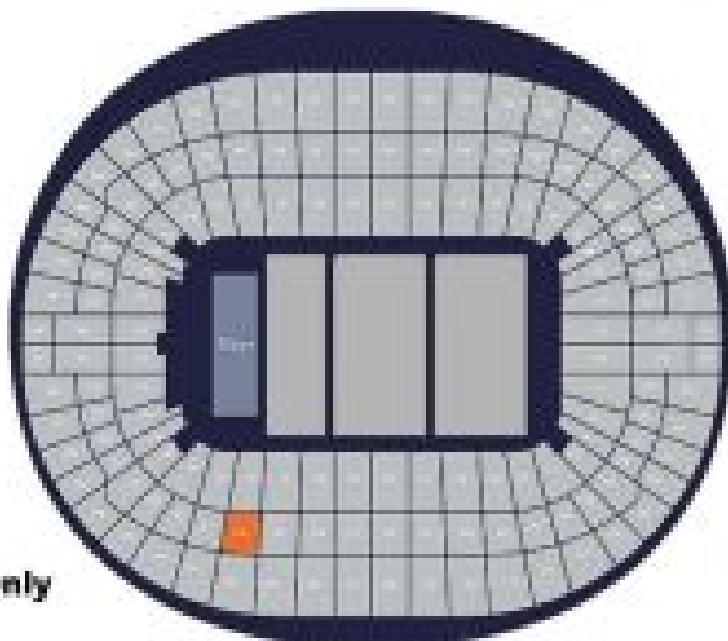

THE WEEKND
CONCERT LONDON

*Travel In
concert*

Wembley Stadium

London, England

Private Box Seat Only