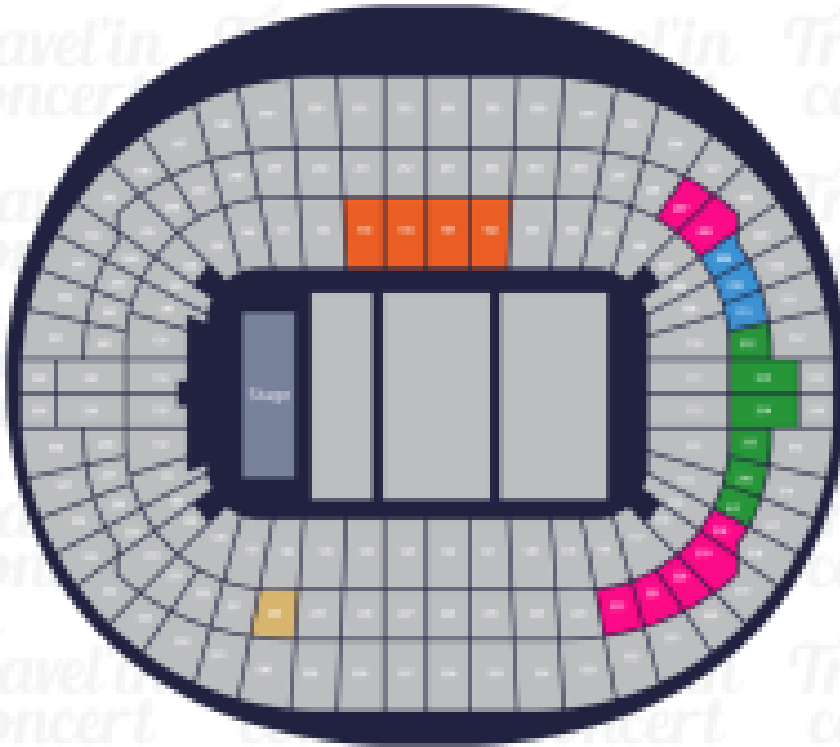

MY CHEMICAL ROMANCE

CONCERT LONDON

Travel'in
concert

Wembley Stadium

London, UK

- CAT 2 Premium
- CAT 1 Premium
- Silver Package
- Gold Package
- Private Box Hospitality