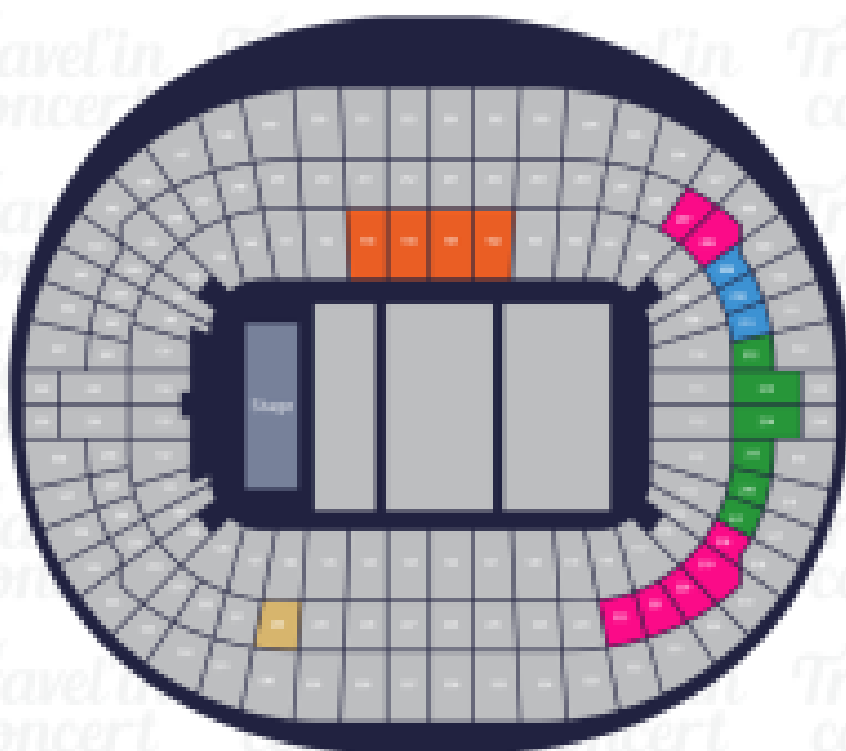

LUKE COMBS  
CONCERT LONDON

Travel in  
concert

Wembley Stadium

London, UK

- CAT 2 Premium
- CAT 1 Premium
- Silver Package
- Gold Package
- Private Box Hospitality