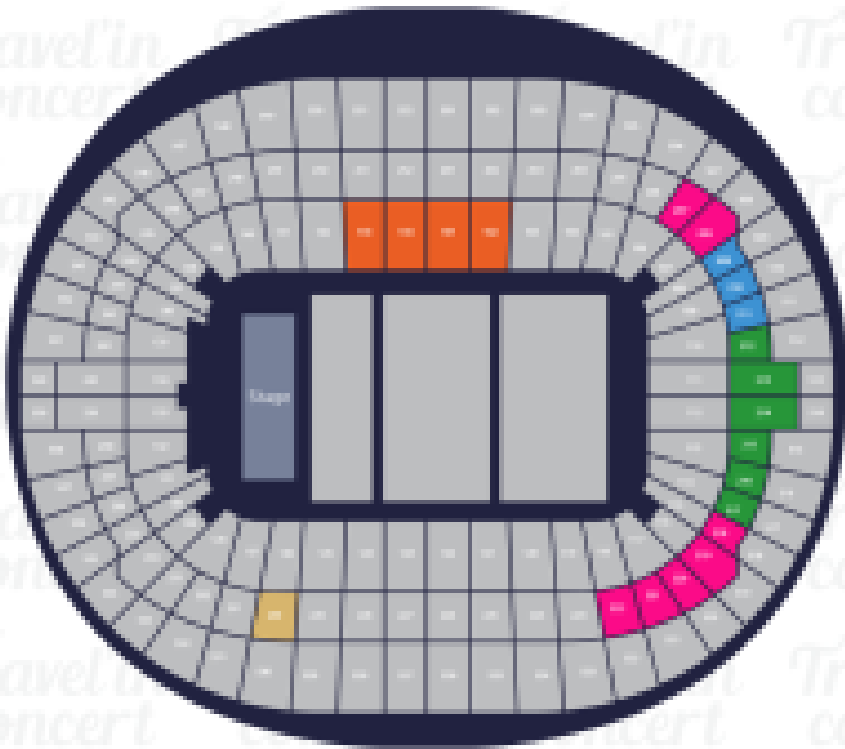

HARRY STYLES

CONCERT LONDON

- CAT 2 Premium
- CAT 1 Premium
- Silver Package
- Gold Package
- Private Box Hospitality