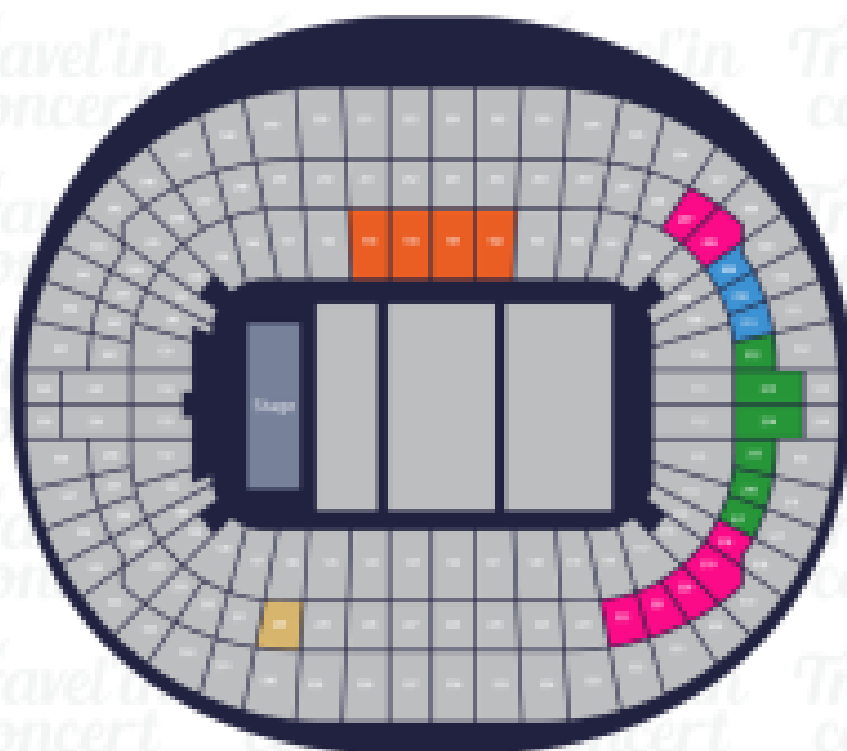

BON JOVI
CONCERT LONDON

Travel in
concert

Wembley Stadium

London, UK

- CAT 2 Premium
- CAT 1 Premium
- Silver Package
- Gold Package
- Private Box Hospitality